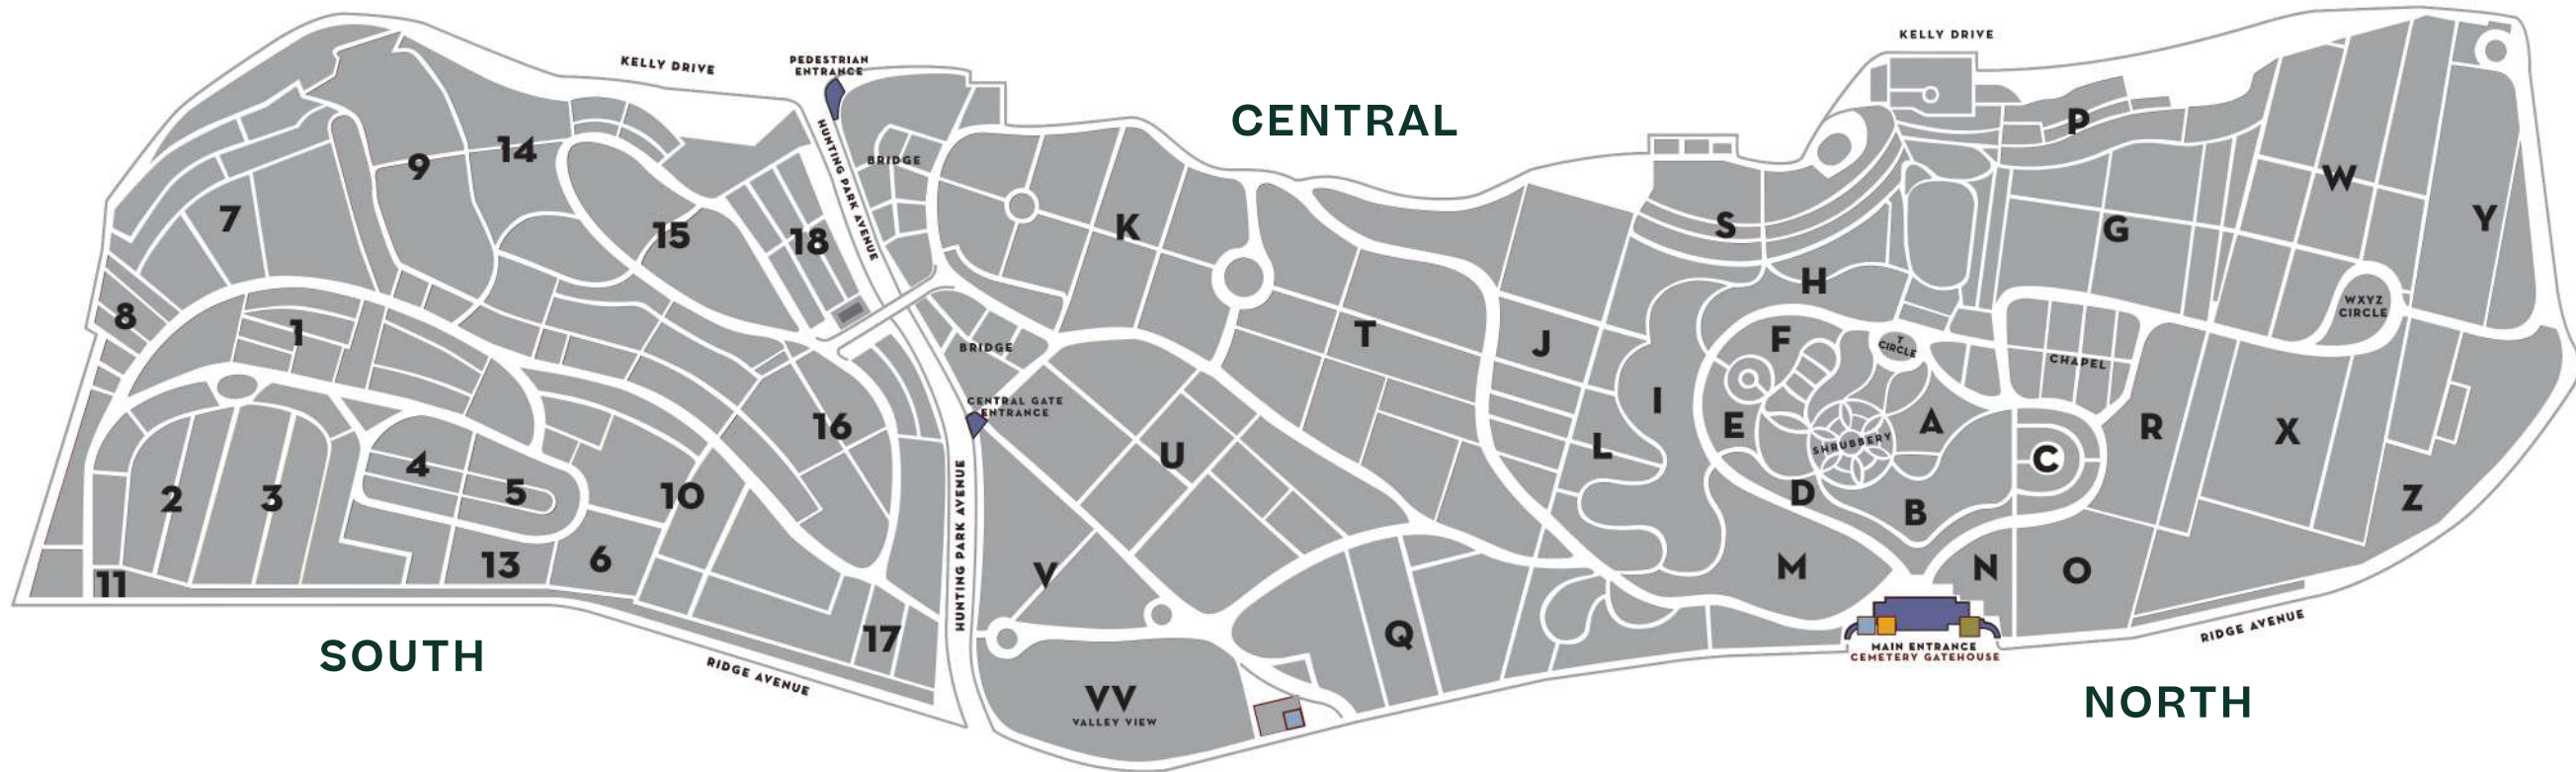

# Laurel Hill East

3822 Ridge Avenue · Philadelphia, PA 19132

## MAP KEY

- POINTS OF ENTRY
- RESTROOMS
- OFFICE & GIFT SHOP
- MUSEUM

## Office & Gift Shop Hours

Monday - Friday: 8AM - 4:30PM

Saturday & Sunday: 9:30AM - 4:30PM

For more information visit [laurehillphl.com](http://laurehillphl.com) | Download the free mobile tour app: **LHC.Tours**